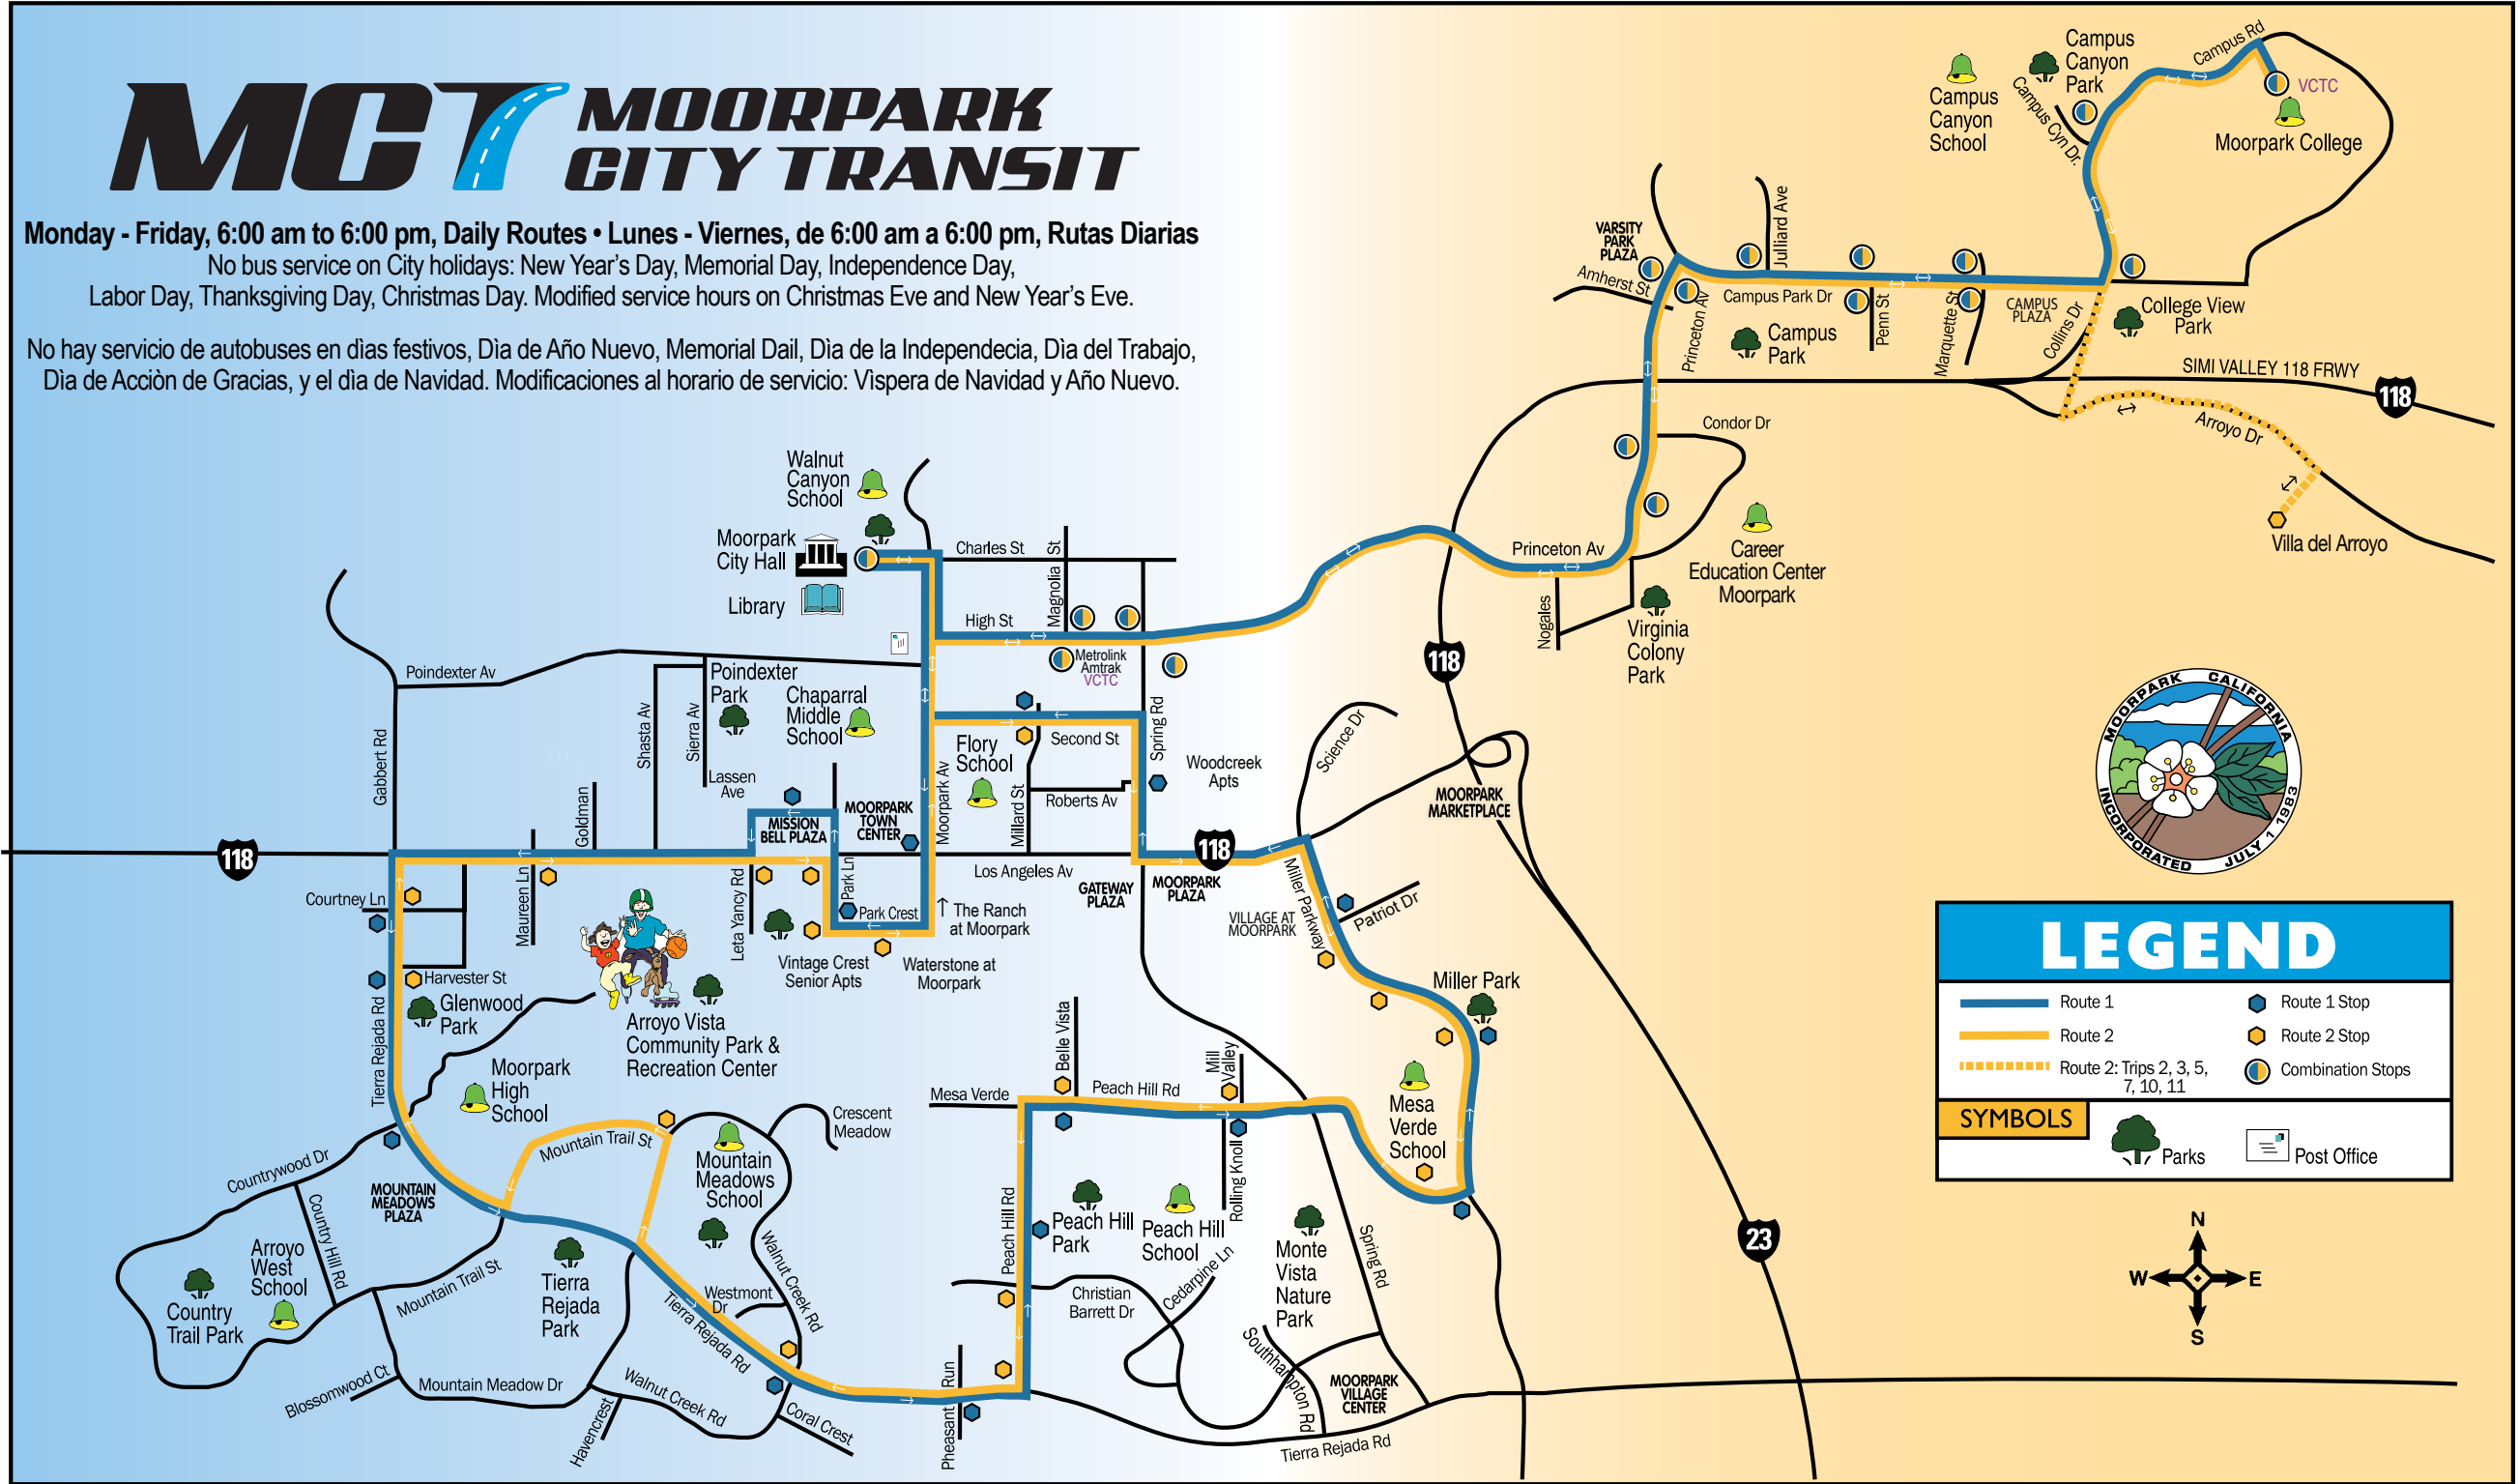

# MCT MOORPARK CITY TRANSIT

Monday - Friday, 6:00 am to 6:00 pm, Daily Routes • Lunes - Viernes, de 6:00 am a 6:00 pm, Rutas Diarias

No bus service on City holidays: New Year's Day, Memorial Day, Independence Day, Labor Day, Thanksgiving Day, Christmas Day. Modified service hours on Christmas Eve and New Year's Eve.

## LEGEND

Route 1	Route 1 Stop
Route 2	Route 2 Stop
Route 2: Trips 2, 3, 5, 7, 10, 11	Combination Stops
<b>SYMBOLS</b>	
Parks	Post Office

**ROUTE 1 BUS STOPS (Monday-Friday)** - Times in bold indicate departure time. All other times approximate.