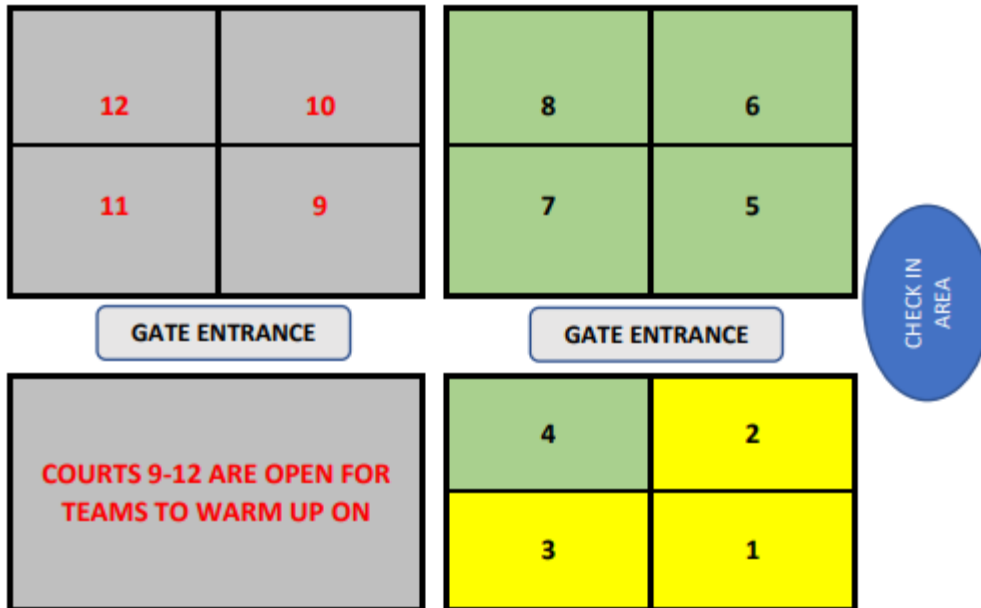

Presented by Lucky Fools Pub

ALL GAMES PLAYED AT ARROYO VISTA COMMUNITY PARK

4550 Tierra Rejada Road, Moorpark, CA 93021

COURT MAP WITH DIVISION LOCATIONS

SATURDAY, NOVEMBER 5, 2022		
Division	Court #s (see above)	Time
3.0 MEN'S	1, 2, 3	8am -12pm
*Teams will be playing each other twice		
3.5 MEN'S	4, 5, 6, 7, 8	
3.0 WOMEN'S	1, 2, 3	1pm -5pm
*Teams will be playing each other twice		
3.5 WOMEN'S	4	1pm -5pm
*Teams will be playing each other twice		
4.0 MEN'S	5, 6	
*Teams will be playing each other twice		

TEAMS MUST CHECK IN 30 MINUTES BEFORE THE START OF THE MATCHES
ALL PLAYERS ARE REQUIRED TO SIGN A WAIVER WHEN CHECKING IN

PRODOC | KYTEL

Presented by Lucky Fools Pub

ALL GAMES PLAYED AT ARROYO VISTA COMMUNITY PARK

GAMES PLAYED TO 15. SWITCH AT 8

SPONSORED BY

PRODOC | **KYTEL**

Presented by Lucky Fools Pub

ALL GAMES PLAYED AT ARROYO VISTA COMMUNITY PARK

4550 Tierra Rejada Road, Moorpark, CA 93021

WOMEN'S DOUBLES - ROUND ROBIN