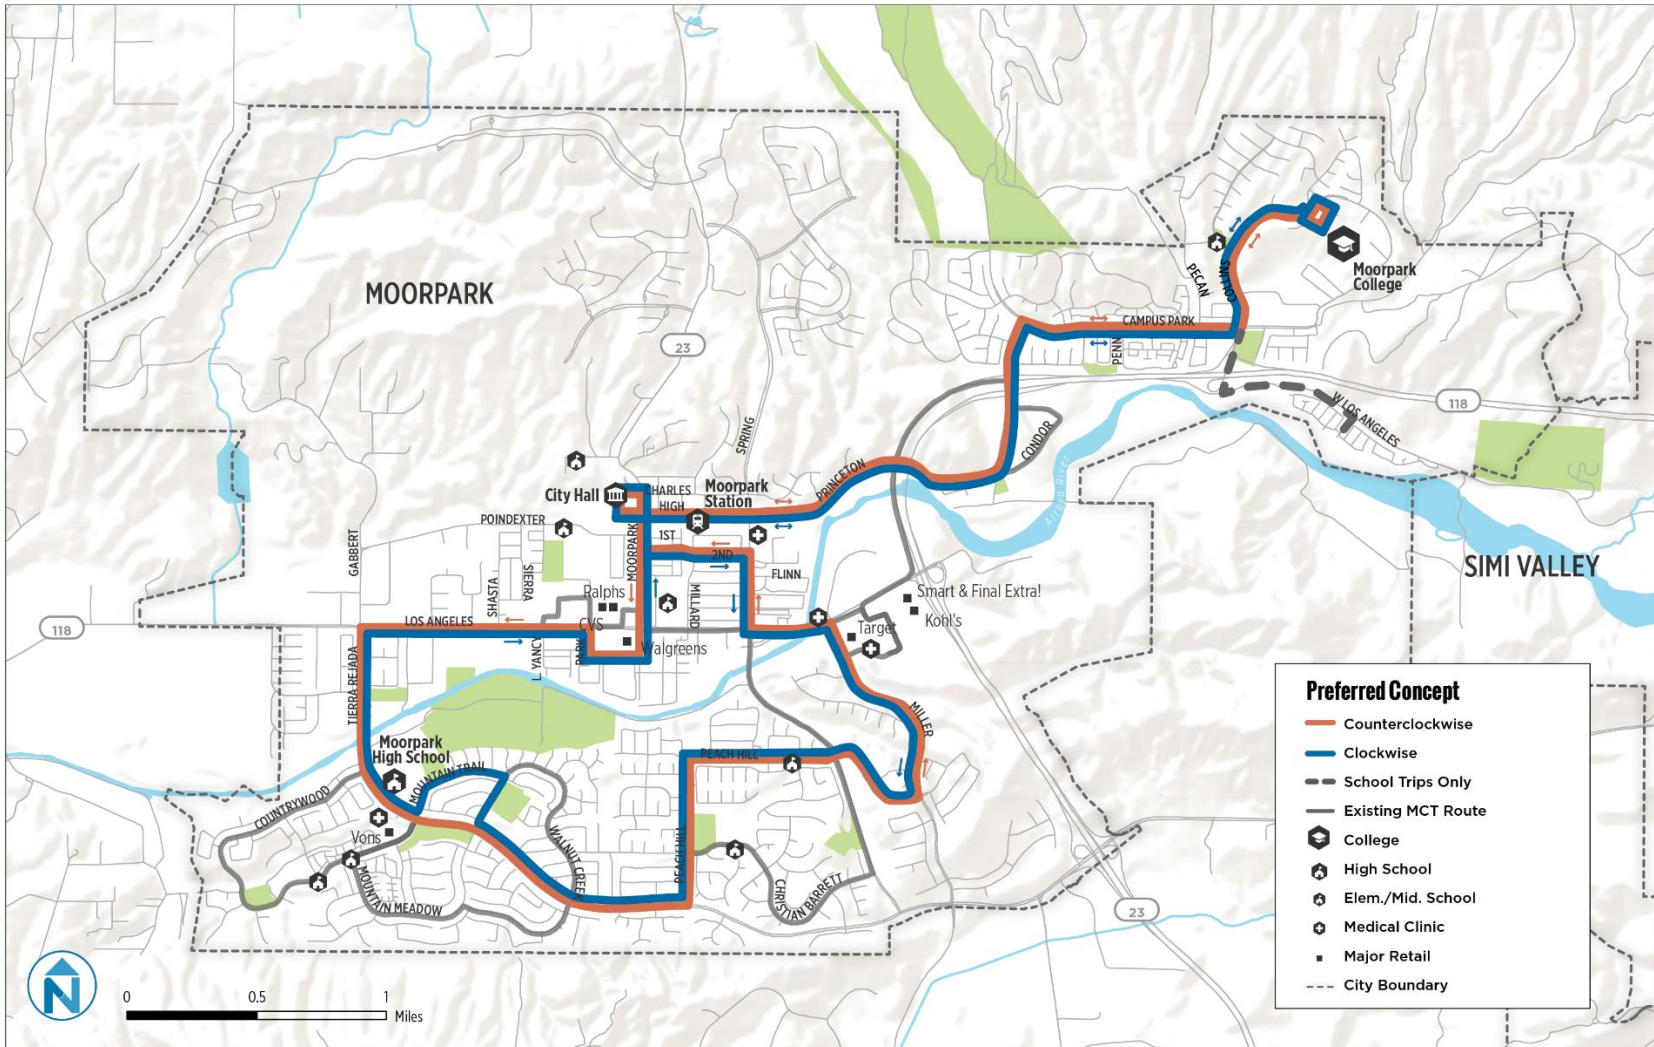

Moorpark City Transit  
 City of Moorpark  
 Route Effective August 7, 2017

Counterclockwise is Route 1  
 Clockwise is Route 2

Route 1 - Schedule  
Effective August 7, 2017

<b>ROUTE 1 BUS STOPS</b> Major stop departure times in bold. All other times approximate.		Trip 1	Trip 2	Trip 3	Trip 4	Trip 5	Trip 6	Trip 7	Trip 8	Trip 9	Trip 10	Trip 11
1	Moorpark College: Communications Bldg.	***	7:15 AM	8:20 AM	9:25 AM	10:35 AM	11:40 AM	12:50 PM	1:50 PM	3:00 PM	4:05 PM	5:10 PM
2	Collins & Campus Park: Campus Canyon Park	***	7:17 AM	8:22 AM	9:27 AM	10:37 AM	11:42 AM	12:52 PM	1:52 PM	3:02 PM	4:07 PM	5:12 PM
3	Campus Park & Marquette: Northwest corner	***	7:18 AM	8:23 AM	9:28 AM	10:38 AM	11:43 AM	12:53 PM	1:53 PM	3:03 PM	4:08 PM	5:13 PM
4	Campus Park & Penn: North side of street	***	7:19 AM	8:24 AM	9:29 AM	10:39 AM	11:44 AM	12:54 PM	1:54 PM	3:04 PM	4:09 PM	5:14 PM
5	Princeton & Campus Park: Varsity Park Plaza	***	7:21 AM	8:26 AM	9:31 AM	10:41 AM	11:46 AM	12:56 PM	1:56 PM	3:06 PM	4:11 PM	5:16 PM
6	Across from Condor	***	7:23 AM	8:28 AM	9:33 AM	10:43 AM	11:48 AM	12:58 PM	1:58 PM	3:08 PM	4:13 PM	5:18 PM
7	High & Spring : Northwest corner	***	7:25 AM	8:30 AM	9:35 AM	10:45 AM	11:50 AM	1:00 PM	2:00 PM	3:10 PM	4:15 PM	5:20 PM
8	High across from Metrolink/Amtrak Station	***	7:27 AM	8:32 AM	9:37 AM	10:47 AM	11:52 AM	1:02 PM	2:02 PM	3:12 PM	4:17 PM	5:22 PM
9	Civic Center: Front of Community Center	6:30 AM	7:30 AM	8:35 AM	9:40 AM	10:50 AM	11:55 AM	1:05 PM	2:05 PM	3:15 PM	4:20 PM	5:25 PM
10	Moorpark Avenue @ Moorpark Town Center	6:33 AM	7:33 AM	8:38 AM	9:43 AM	10:53 AM	11:58 AM	1:08 PM	2:08 PM	3:18 PM	4:23 PM	5:28 PM
11	Park Crest & Park: Northeast corner	6:36 AM	7:36 AM	8:41 AM	9:46 AM	10:56 AM	12:01 PM	1:11 PM	2:11 PM	3:21 PM	4:26 PM	5:31 PM
12	Los Angeles: West of Mission Bell Plaza	6:37 AM	7:37 AM	8:42 AM	9:47 AM	10:57 AM	12:02 PM	1:12 PM	2:12 PM	3:22 PM	4:27 PM	5:32 PM
13	Los Angeles: West of Goldman	6:38 AM	7:38 AM	8:43 AM	9:48 AM	10:58 AM	12:03 PM	1:13 PM	2:13 PM	3:23 PM	4:28 PM	5:33 PM
14	Tierra Rejada @ Courtney: Southwest corner	6:41 AM	7:41 AM	8:46 AM	9:51 AM	11:01 AM	12:06 PM	1:16 PM	2:16 PM	3:26 PM	4:31 PM	5:36 PM
15	Tierra Rejada across from Harvester @ turnout	6:42 AM	7:42 AM	8:47 AM	9:52 AM	11:02 AM	12:07 PM	1:17 PM	2:17 PM	3:27 PM	4:32 PM	5:37 PM
16	Tierra Rejada & Countrywood (Moorpark High School): Southwest corner	6:43 AM	7:43 AM	8:48 AM	9:53 AM	11:03 AM	12:08 PM	1:18 PM	2:18 PM	3:28 PM	4:33 PM	5:38 PM
17	Tierra Rejada & Walnut Creek: Northwest corner	6:45 AM	7:45 AM	8:50 AM	9:55 AM	11:05 AM	12:10 PM	1:20 PM	2:20 PM	3:30 PM	4:35 PM	5:40 PM
18	Tierra Rejada & Pheasant Run: Southeast corner @ turnout	6:46 AM	7:46 AM	8:51 AM	9:56 AM	11:06 AM	12:11 PM	1:21 PM	2:21 PM	3:31 PM	4:36 PM	5:41 PM
19	Peach Hill Park (by restrooms)	6:47 AM	7:47 AM	8:52 AM	9:57 AM	11:07 AM	12:12 PM	1:22 PM	2:22 PM	3:32 PM	4:37 PM	5:42 PM
20	Peach Hill across from Bella Vista	6:48 AM	7:48 AM	8:53 AM	9:58 AM	11:08 AM	12:13 PM	1:23 PM	2:23 PM	3:33 PM	4:38 PM	5:43 PM
21	Peach Hill & Rolling Knoll: Southeast corner	6:48 AM	7:48 AM	8:53 AM	9:58 AM	11:08 AM	12:13 PM	1:23 PM	2:23 PM	3:33 PM	4:38 PM	5:43 PM
22	Peach Hill & Miller: Southwest corner	6:49 AM	7:49 AM	8:54 AM	9:59 AM	11:09 AM	12:14 PM	1:24 PM	2:24 PM	3:34 PM	4:39 PM	5:44 PM
23	Miller @ Miller Park @ turnout	6:50 AM	7:50 AM	8:55 AM	10:00 AM	11:10 AM	12:15 PM	1:25 PM	2:25 PM	3:35 PM	4:40 PM	5:45 PM
24	Miller & Patriot: Northeast corner	6:51 AM	7:51 AM	8:56 AM	10:01 AM	11:11 AM	12:16 PM	1:26 PM	2:26 PM	3:36 PM	4:41 PM	5:46 PM
25	Spring @ Woodcreek Apartments @ turnout	6:55 AM	7:55 AM	9:00 AM	10:05 AM	11:15 AM	12:20 PM	1:30 PM	2:30 PM	3:40 PM	4:45 PM	5:50 PM
26	Second & Millard: Northwest corner	6:58 AM	7:58 AM	9:03 AM	10:08 AM	11:18 AM	12:23 PM	1:33 PM	2:33 PM	3:43 PM	4:48 PM	5:53 PM
27	High @ Moorpark Metrolink/Amtrak Station	7:01 AM	8:01 AM	9:06 AM	10:11 AM	11:21 AM	12:26 PM	1:36 PM	2:36 PM	3:46 PM	4:51 PM	5:56 PM
28	High & Spring Road: Northeast corner	7:03 AM	8:03 AM	9:08 AM	10:13 AM	11:23 AM	12:28 PM	1:38 PM	2:38 PM	3:48 PM	4:53 PM	5:58 PM
29	Princeton & Condor: Northeast corner	7:04 AM	8:04 AM	9:09 AM	10:14 AM	11:24 AM	12:29 PM	1:39 PM	2:39 PM	3:49 PM	4:54 PM	5:59 PM
30	Princeton across from Varsity Park Plaza	7:05 AM	8:05 AM	9:10 AM	10:15 AM	11:25 AM	12:30 PM	1:40 PM	2:40 PM	3:50 PM	4:55 PM	6:00 PM
31	Campus Park & Penn: Southwest corner	7:06 AM	8:06 AM	9:11 AM	10:16 AM	11:26 AM	12:31 PM	1:41 PM	2:41 PM	3:51 PM	4:56 PM	***
32	Campus Park & Marquette: Southwest corner	7:07 AM	8:07 AM	9:12 AM	10:17 AM	11:27 AM	12:32 PM	1:42 PM	2:42 PM	3:52 PM	4:57 PM	***
33	Collins & Campus Park: Northeast corner	7:09 AM	8:09 AM	9:14 AM	10:19 AM	11:29 AM	12:34 PM	1:44 PM	2:44 PM	3:54 PM	4:59 PM	***
34	Arrive at Moorpark College: Communications Bldg.	7:10 AM	8:10 AM	9:15 AM	10:20 AM	11:30 AM	12:35 PM	1:45 PM	2:45 PM	3:55 PM	5:00 PM	***