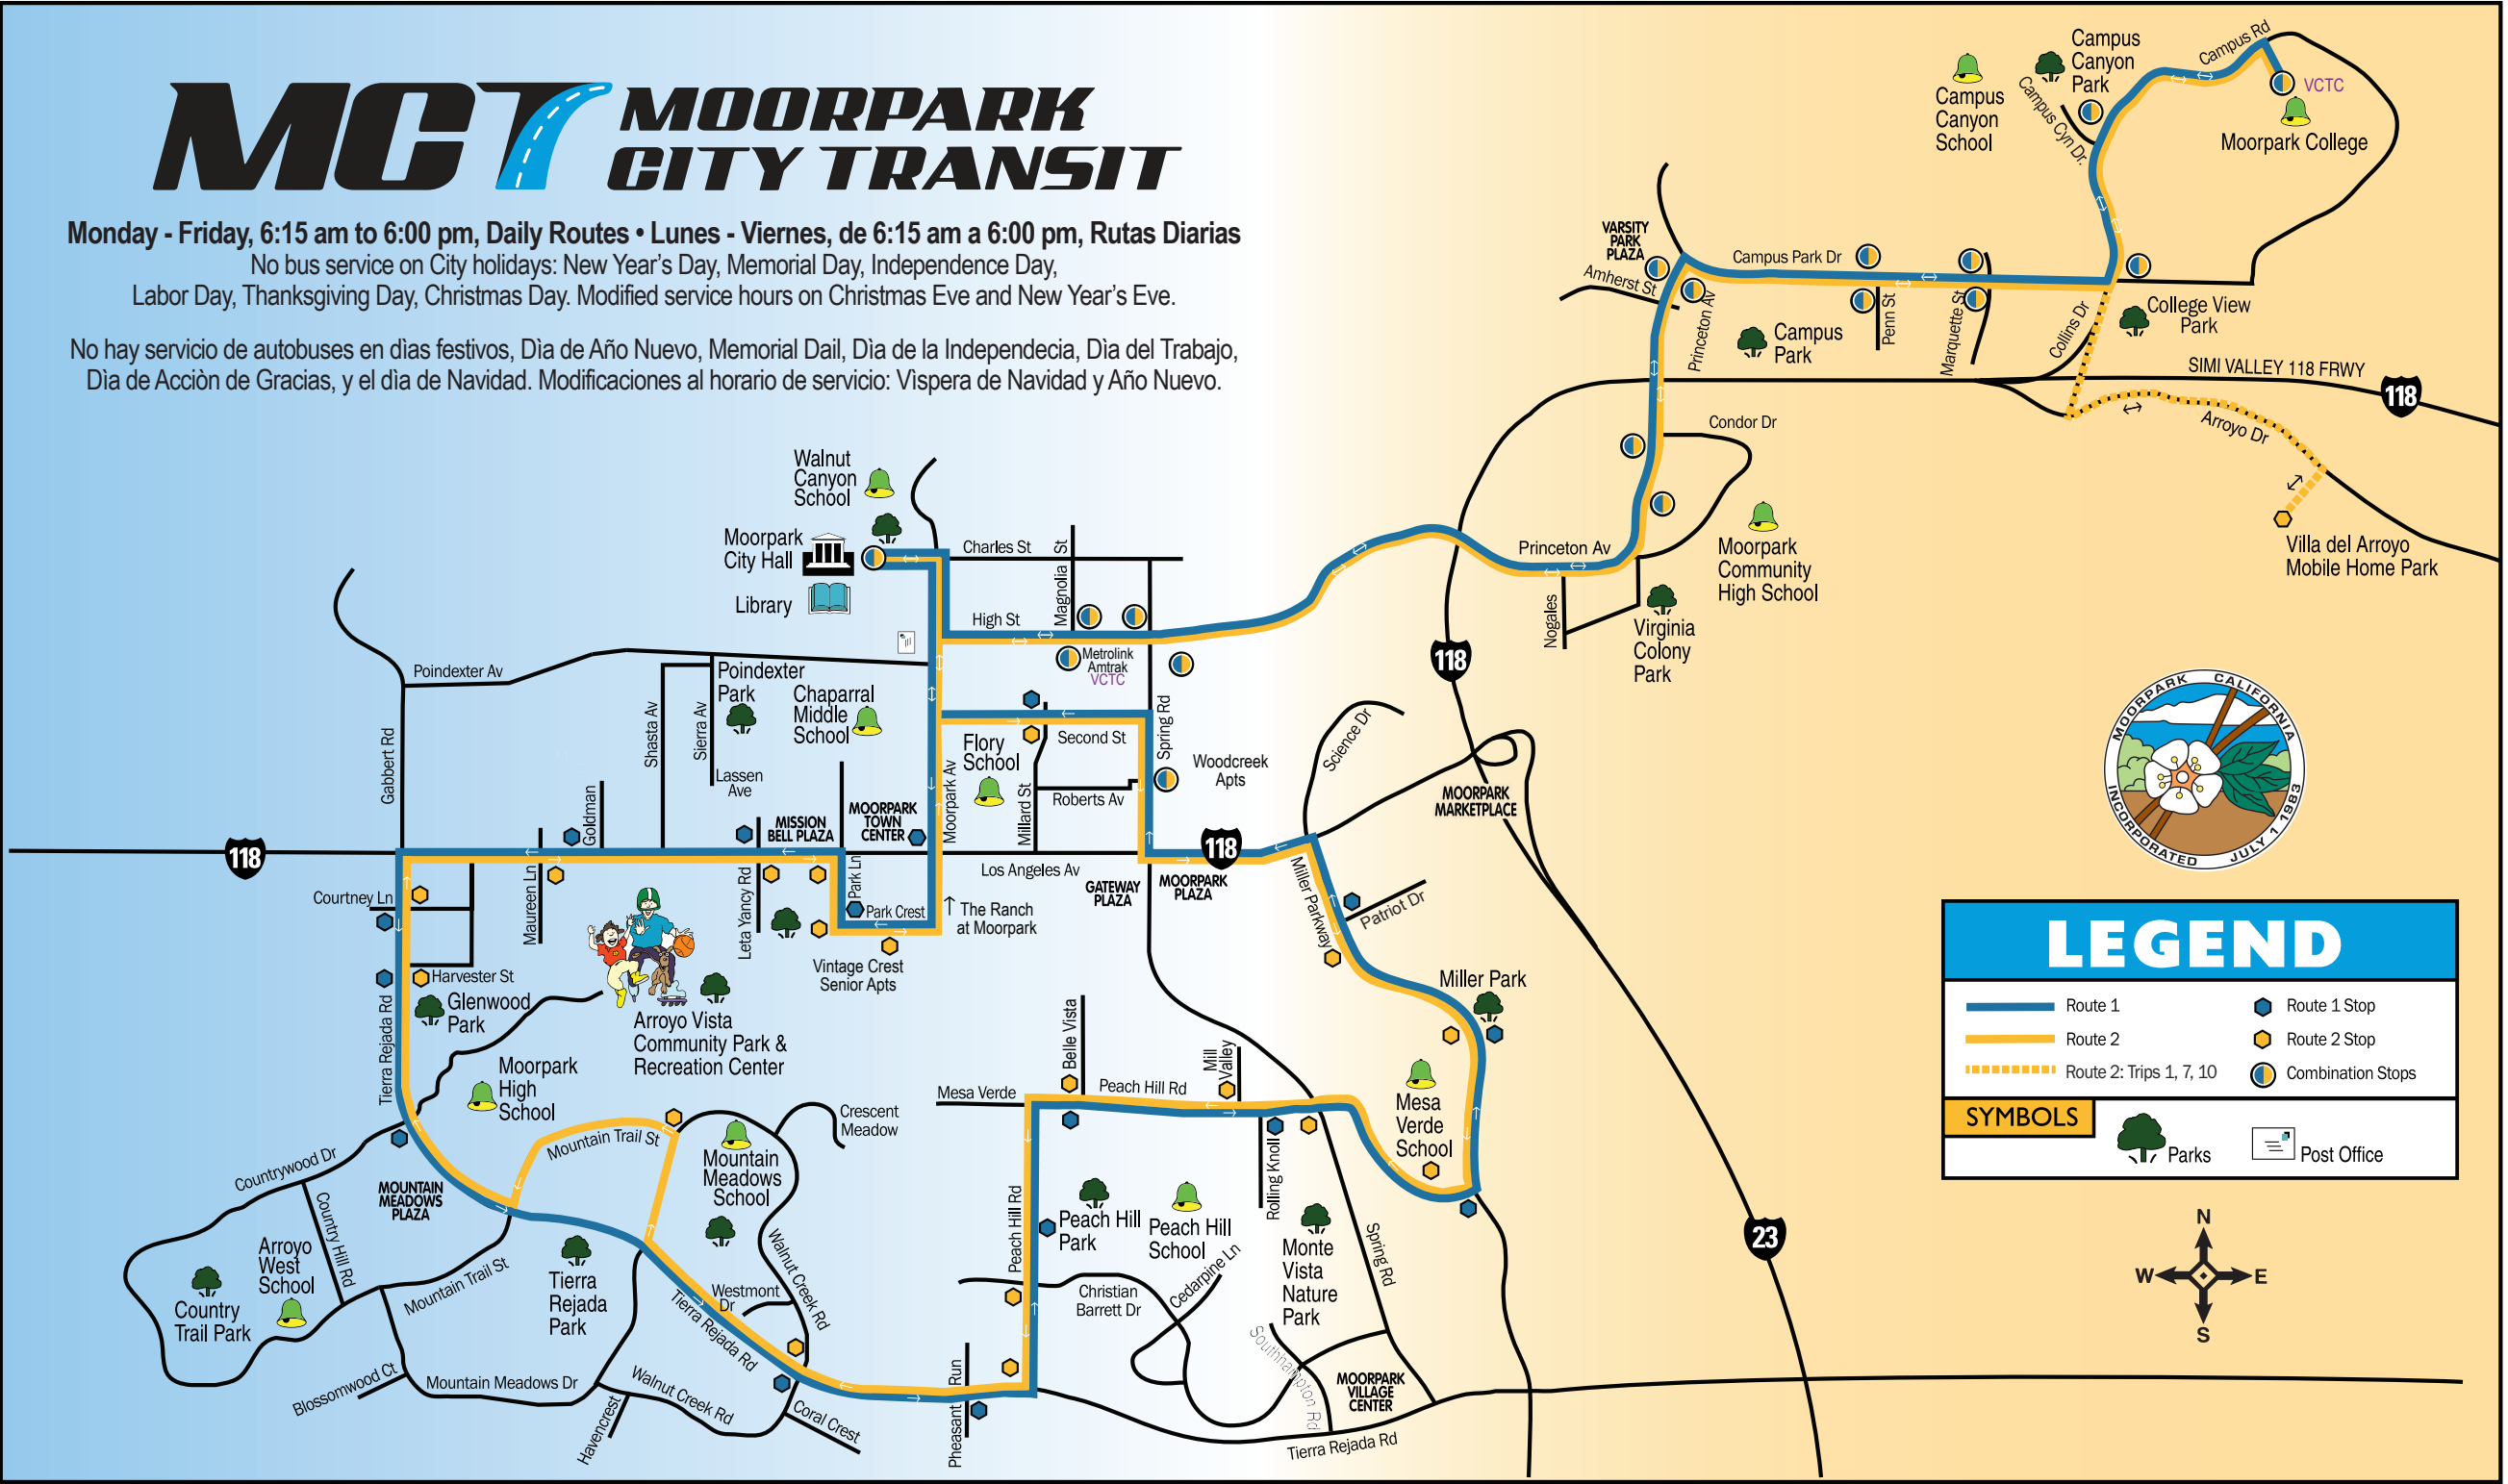

MCT MOORPARK CITY TRANSIT

Monday - Friday, 6:15 am to 6:00 pm, Daily Routes • Lunes - Viernes, de 6:15 am a 6:00 pm, Rutas Diarias

No bus service on City holidays: New Year's Day, Memorial Day, Independence Day, Labor Day, Thanksgiving Day, Christmas Day. Modified service hours on Christmas Eve and New Year's Eve.

No hay servicio de autobuses en días festivos, Día de Año Nuevo, Memorial Day, Día de la Independencia, Día del Trabajo, Día de Acción de Gracias, y el día de Navidad. Modificaciones al horario de servicio: Víspera de Navidad y Año Nuevo.

LEGEND

	Route 1		Route 1 Stop
	Route 2		Route 2 Stop
	Route 2: Trips 1, 7, 10		Combination Stops
SYMBOLS			Parks
			Post Office