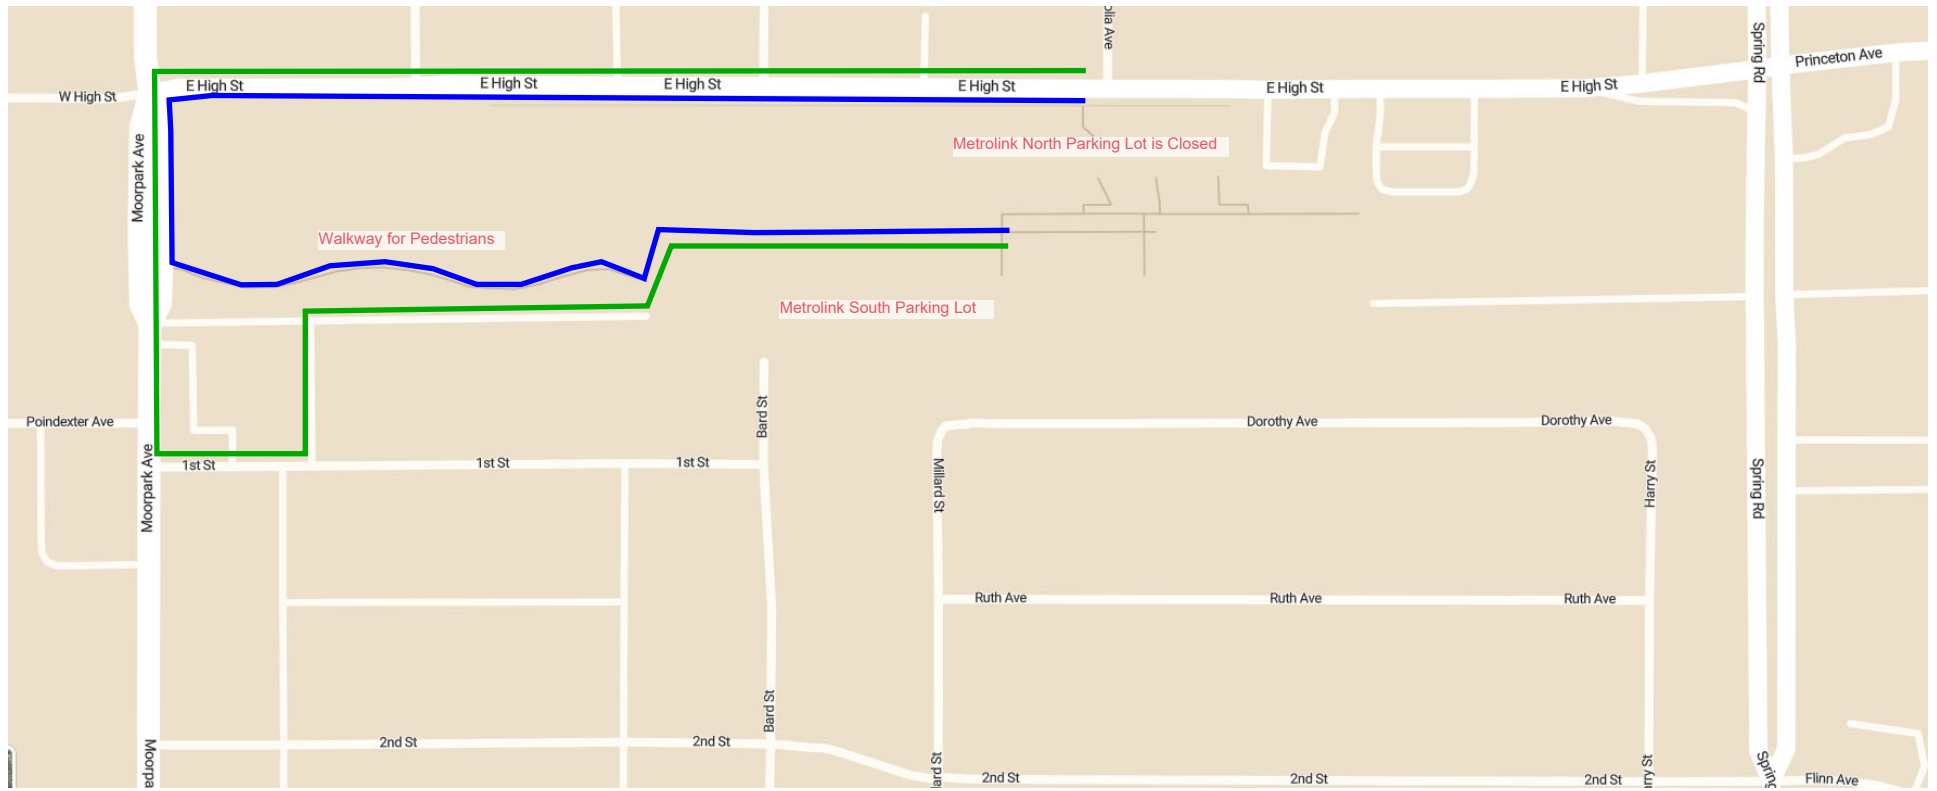

Moorpark Station - North Parking Lot
Detour Path to Access Station from South Parking Lot
Effective March 7, 2022

Vehicle Detour

Pedestrian Detour

For additional information please call 805-517-6233.